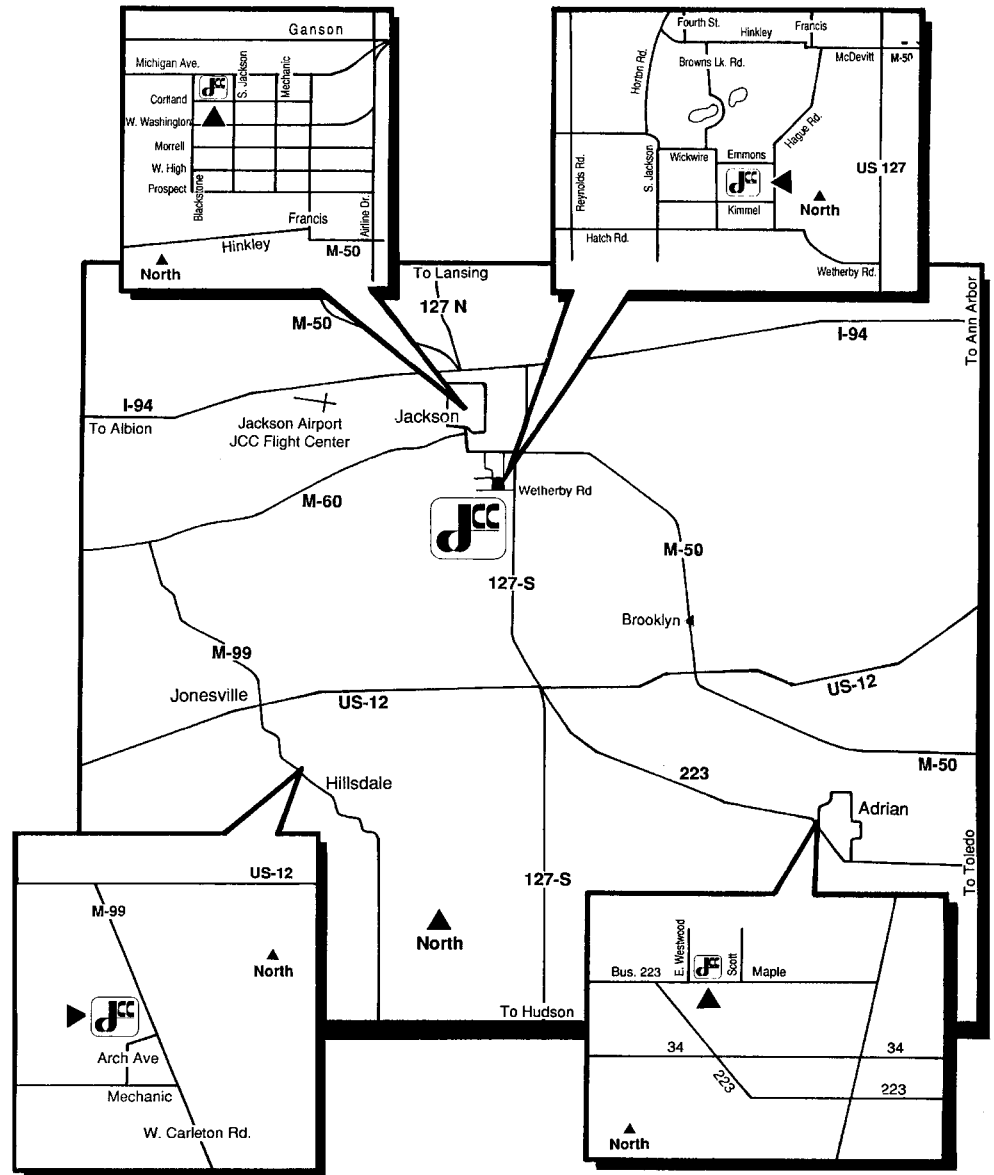

DIRECTIONS TO JCC

JCC Johnson Downtown Center

JCC Main Campus

- JCC Campus Locations**
- Jackson Community College
Main Campus
 2111 Emmons Road
 Jackson, MI 49201-8399
(517) 787-0800
-
- Jackson Community College
Johnson Downtown Center
 230 W. Cortland Street
 Jackson, MI 49201-2210
(517) 787-3600
-
- Jackson Community College
Lenawee Center
 1008 W. Maple Ave.
 Adrian, MI 49221-1311
(517) 265-5515
-
- Jackson Community College
LeTarte Center, Hillsdale
 3120 W. Carleton
 P.O. Box 712
 Hillsdale, MI 49242-9458
(517) 437-3343

JCC LeTarte Center, Hillsdale

JCC Lenawee Center