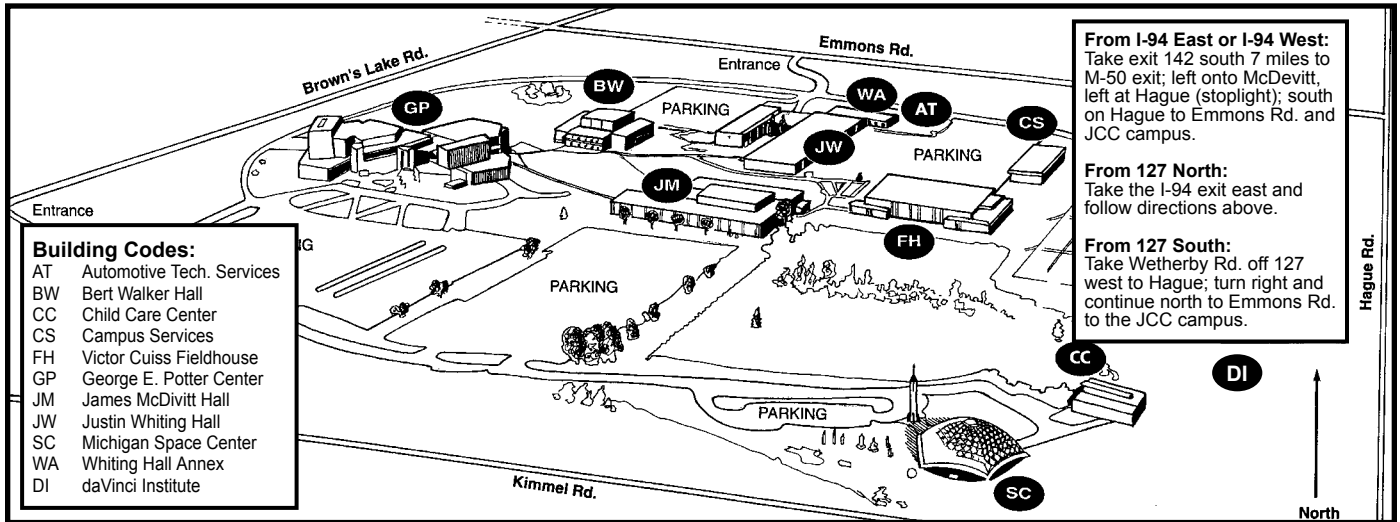

DIRECTIONS TO JCC

JCC Johnson Downtown Center

JCC Main Campus

- JCC Campus Locations**
- Jackson Community College
Main Campus
 2111 Emmons Road
 Jackson, MI 49201-8399
(517) 787-0800
-
- Jackson Community College
Johnson Downtown Center
 230 W. Cortland Street
 Jackson, MI 49201-2210
(517) 787-3600
-
- Jackson Community College
Lenawee Center
 1008 W. Maple Ave.
 Adrian, MI 49221-1311
(517) 265-5515
-
- Jackson Community College
LeTarte Center, Hillsdale
 3120 W. Carleton
 P.O. Box 712
 Hillsdale, MI 49242-9458
(517) 437-3343

JCC LeTarte Center, Hillsdale

JCC Lenawee Center