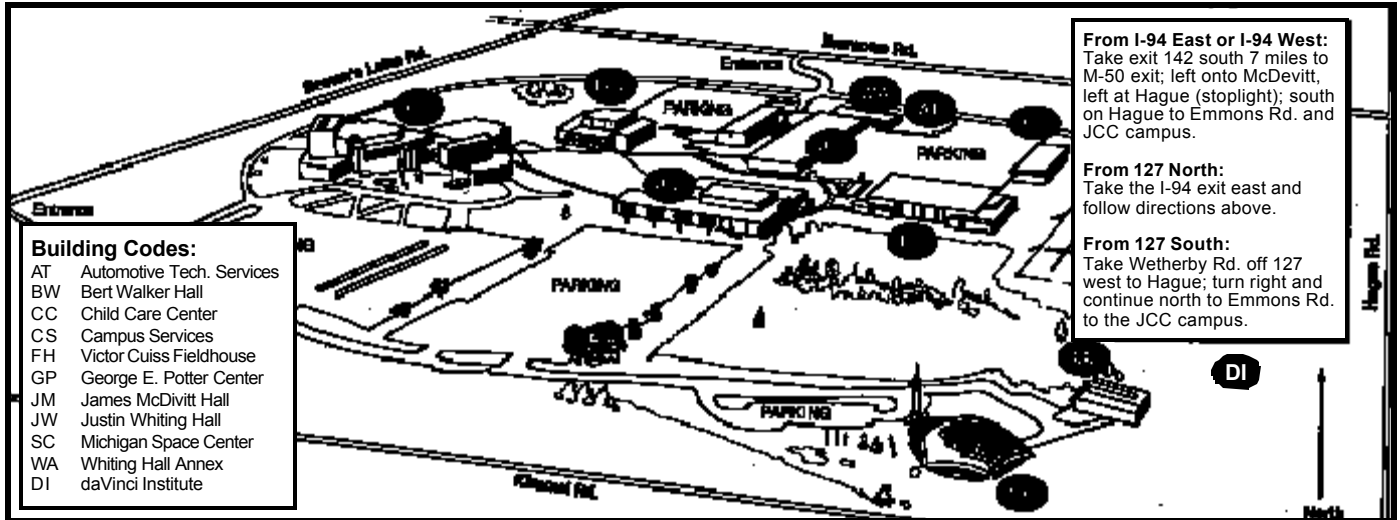

# DIRECTIONS TO JCC

## JCC Campus Locations

Jackson Community College  
**Main Campus**  
 2111 Emmons Road  
 Jackson, MI 49201-8399

(517) 787-0800

Jackson Community College  
**Johnson Downtown Center**  
 230 W. Cortland Street  
 Jackson, MI 49201-2210

(517) 437-3343

Jackson Community College  
**Flight Center**  
 Reynolds Municipal Airport  
 3610 Wildwood  
 Jackson, MI 49202-1811

(517) 787-7012

Johnson Downtown Center

JCC Main Campus

JCC LeTarte Center, Hillsdale