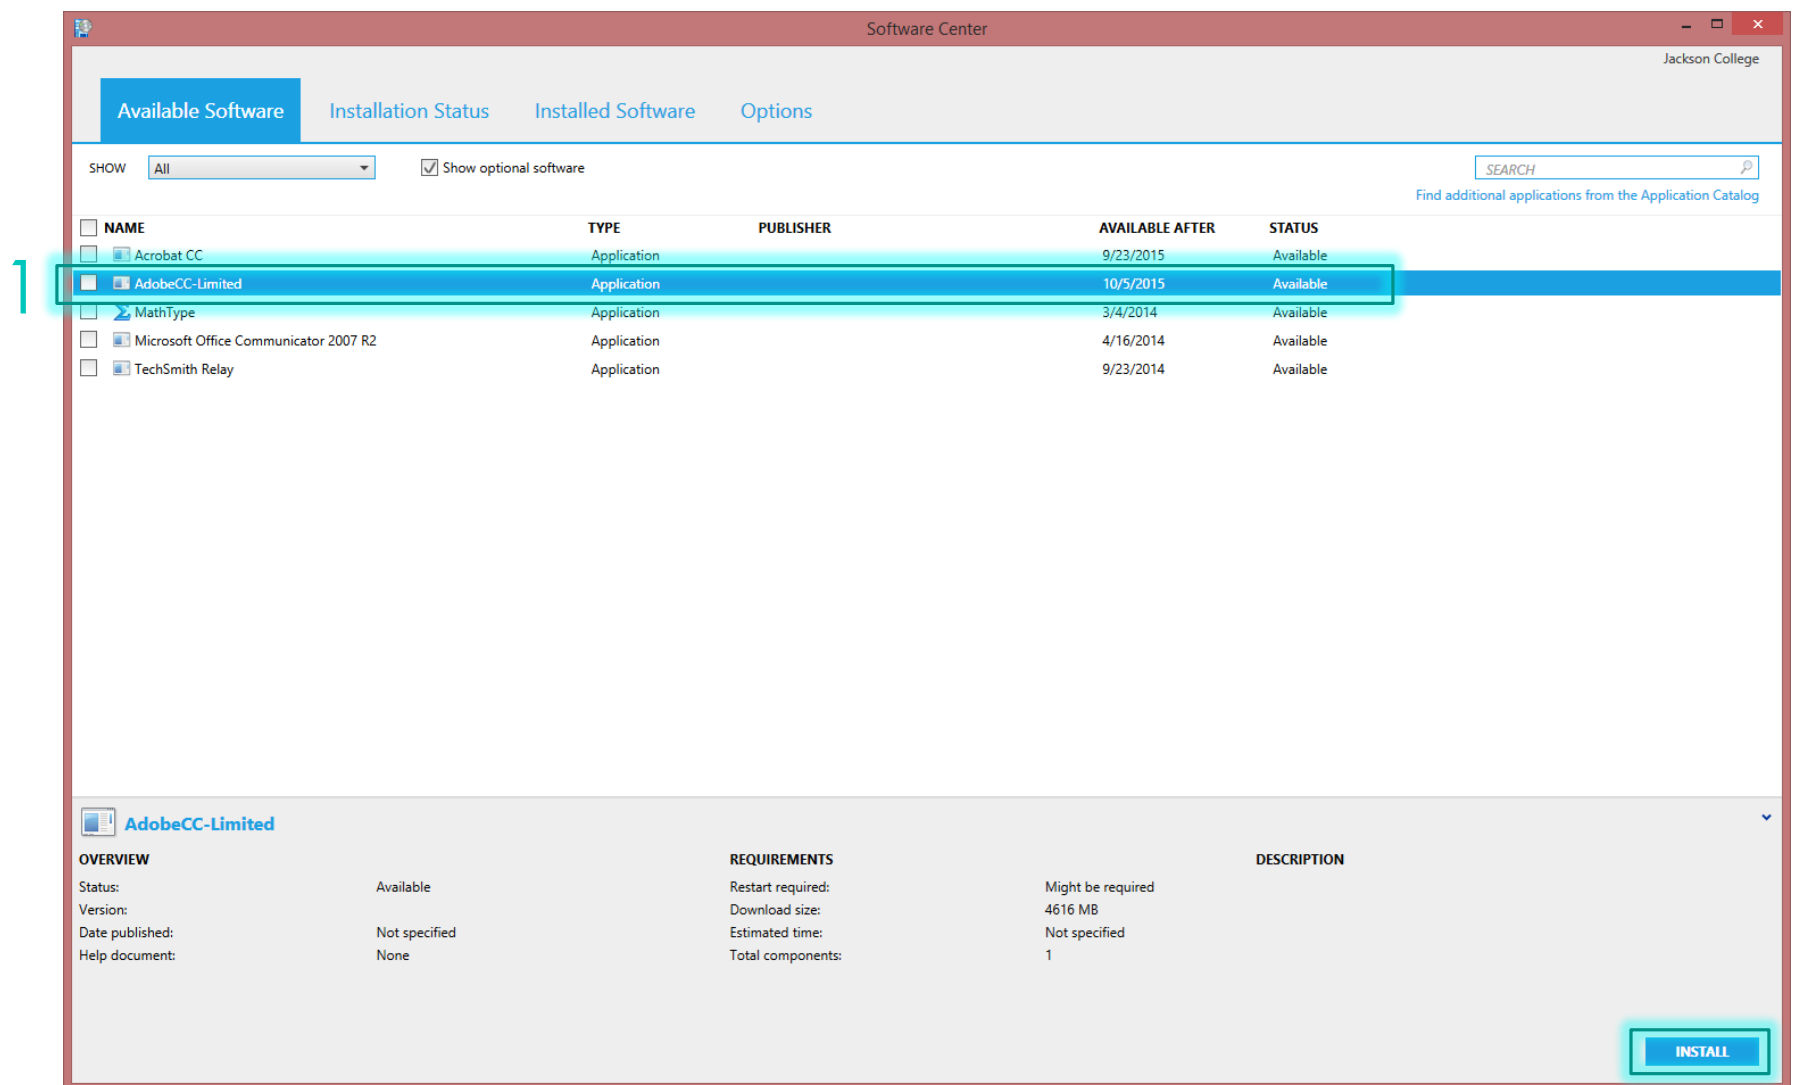

Step Two:

1. Now that your Software Center is open you will see any advertisements that have been sent to your computer. To install an application that has been published to your machine **select the application.** (AdobeCC-Limited)
  - a. *AdobeCC-Limited contains: Creative Cloud, Dreamweaver, Extension Manager, Fireworks, Illustrator, InDesign, Muse, Photoshop.*
2. Then hit **Install.**