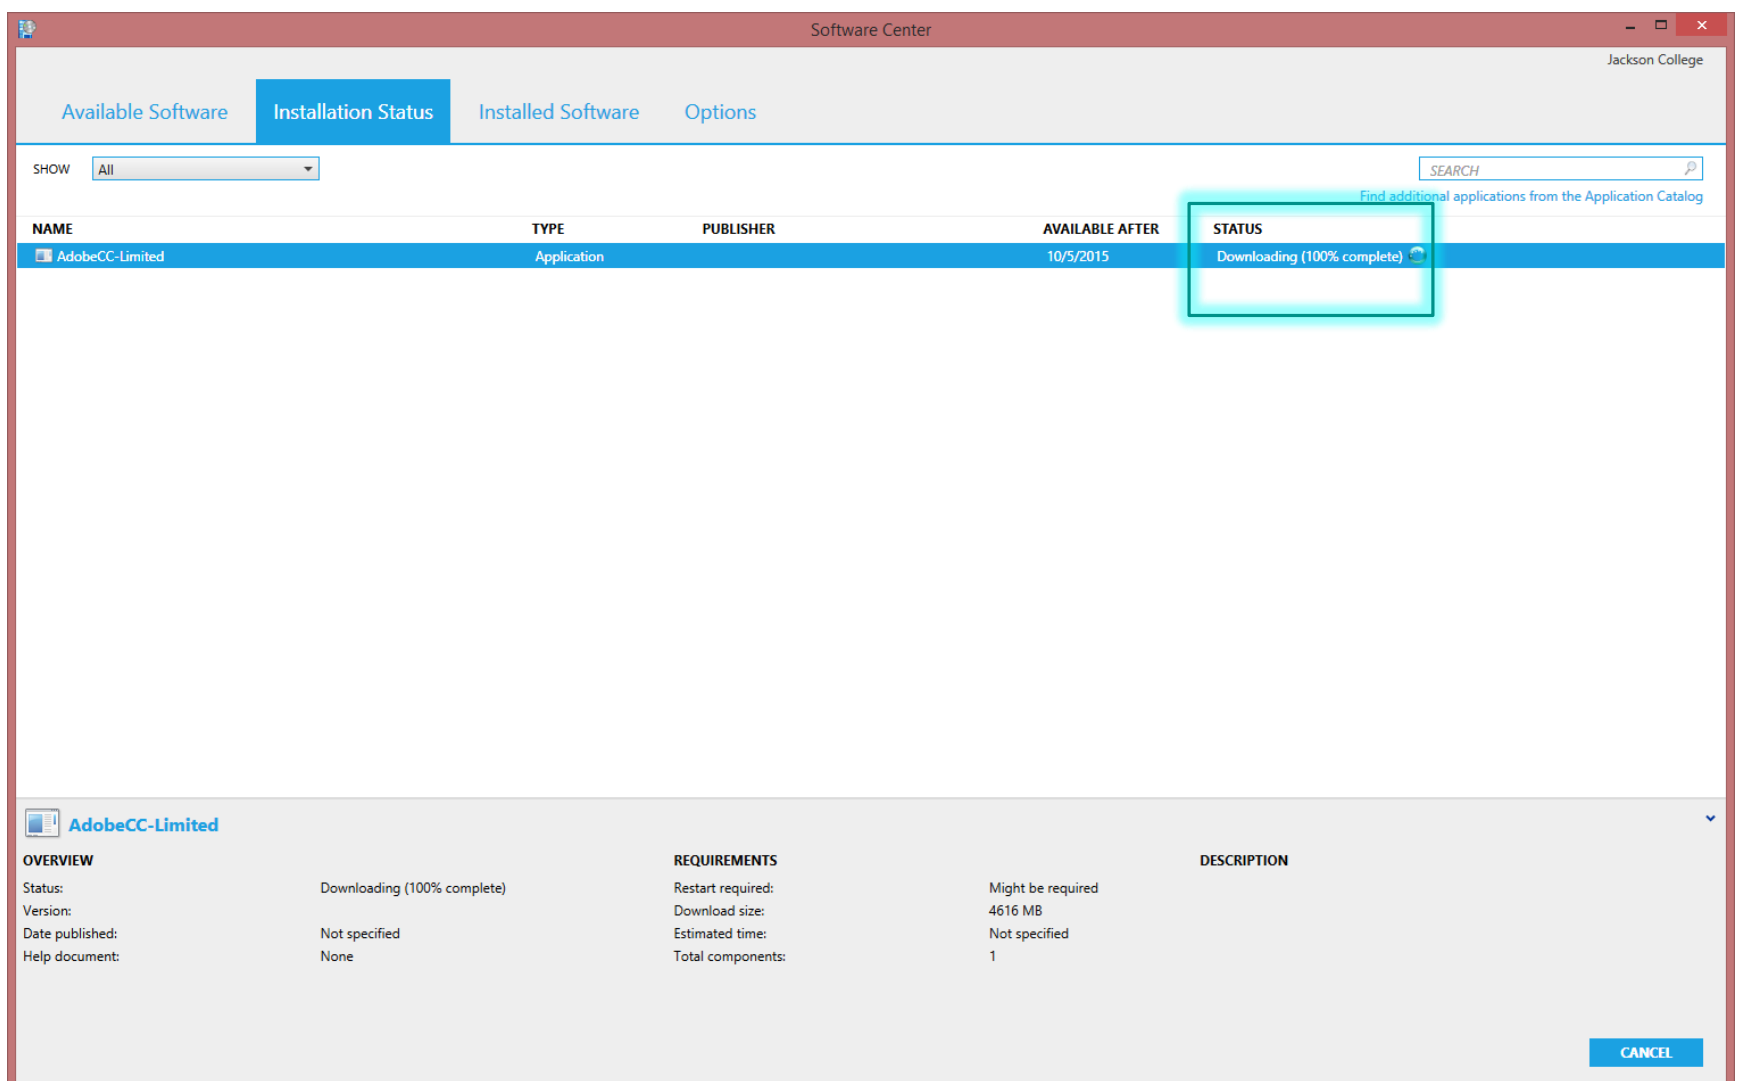

Step Five:

1. Once your installation is complete your Installation Status will change to **Installed**, or it will notify you if a **restart is required**.
2. You can also manage any Installed Software that has been pushed to your machine by going to the **Installed Software** tab.