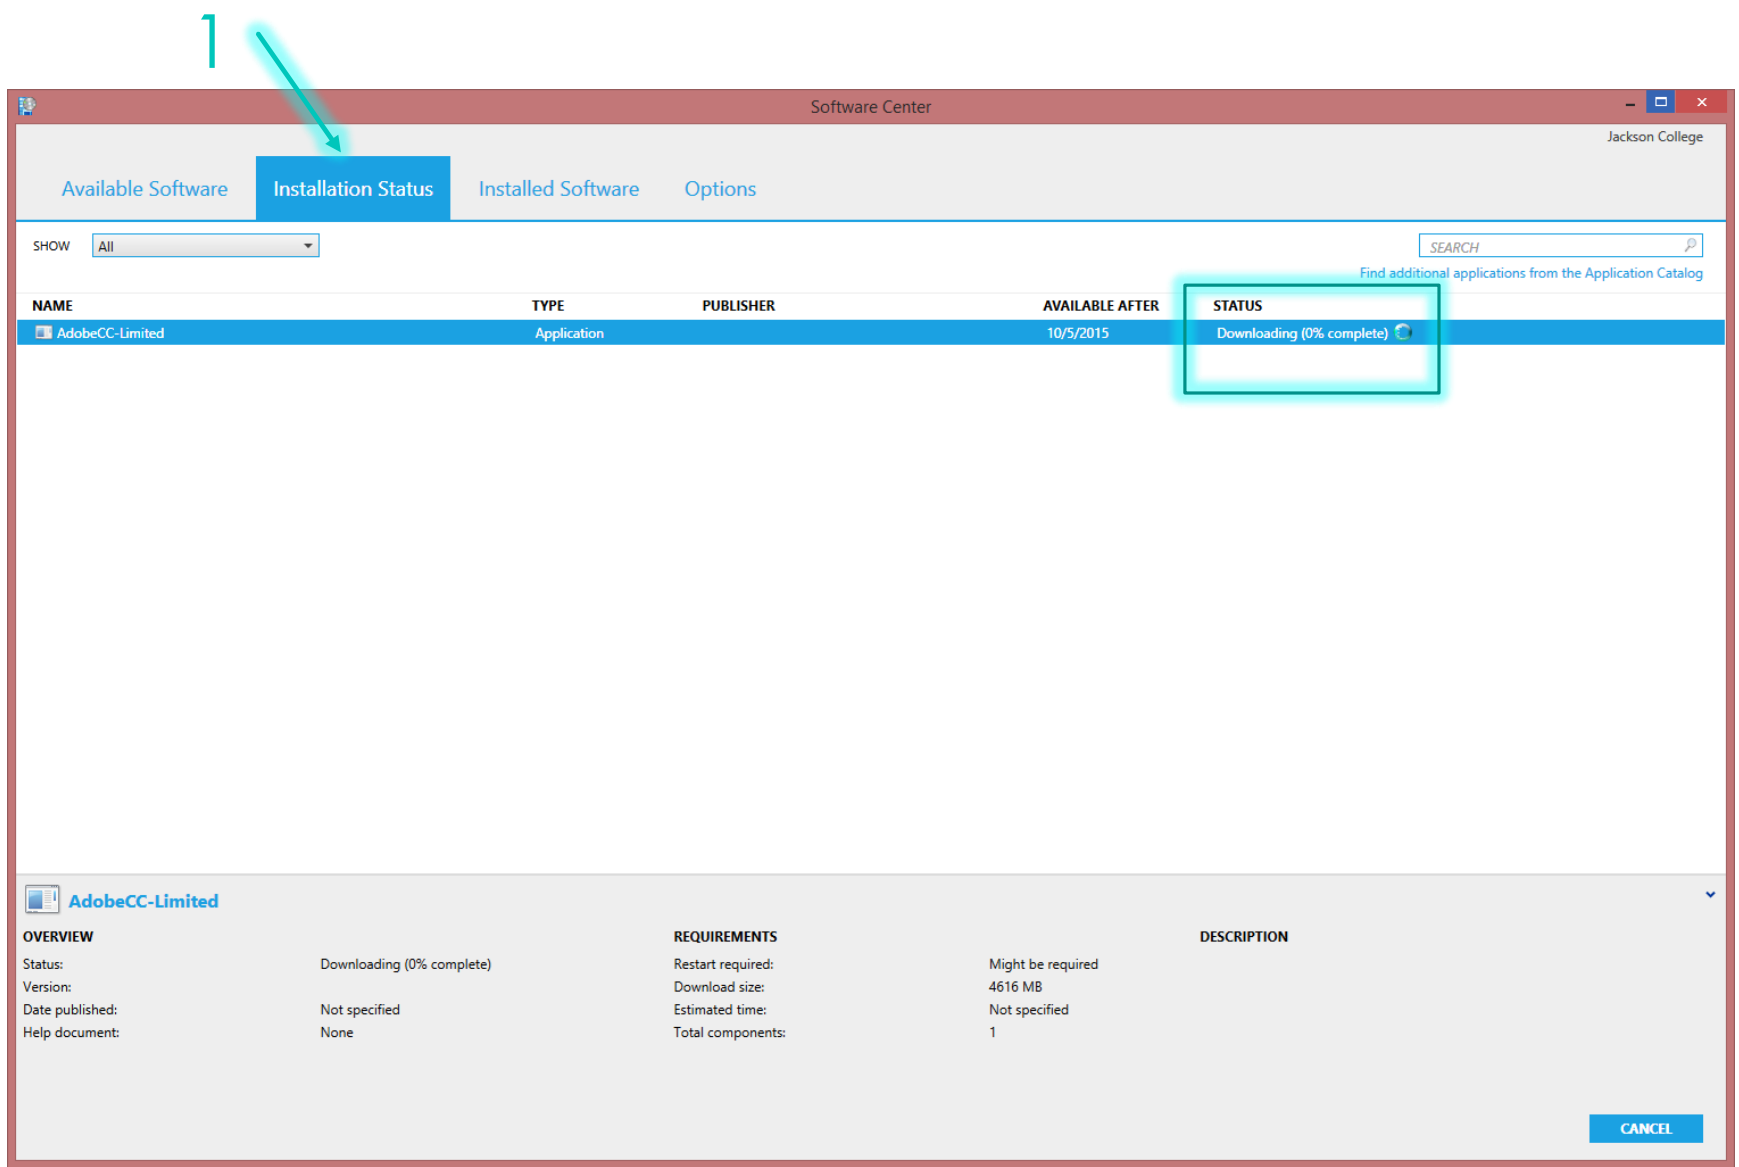

Step Four:

1. Depending on the software you are installing a pop-up may appear during the download. These windows will disappear once it has completed the download.

Step Five:

1. Once your installation is complete your Installation Status will change to **Installed**, or it will notify you if a **restart is required**.
2. You can also manage any Installed Software that has been pushed to your machine by going to the **Installed Software** tab.