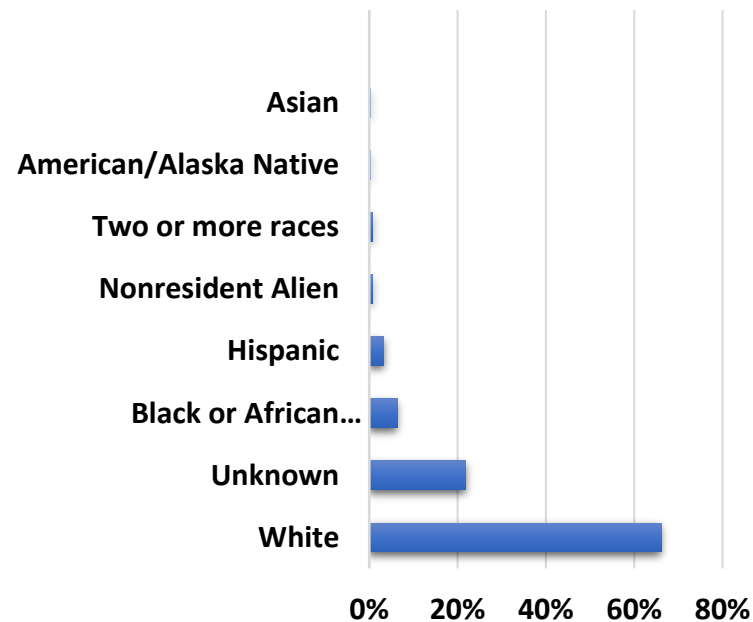

Employee Profile

Fall 2020/WN 2021

Institutional Research
and Effectiveness

Source: Webi Query IPEDS HR/Does not include Adjunct Employees

Position Type

| Leadership | Dean | Faculty | Administration | Classified/Tech |
|------------|------|---------|----------------|-----------------|
| 8 | 4 | 60 | 29 | 131 |

Race & Ethnicity Breakdown

Gender