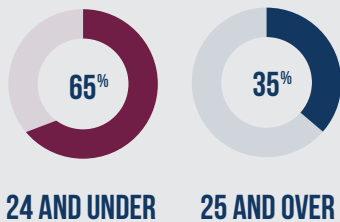

AGE DEMOGRAPHIC