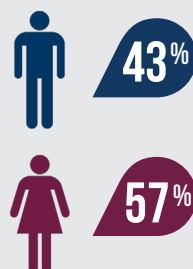

ENROLLMENT