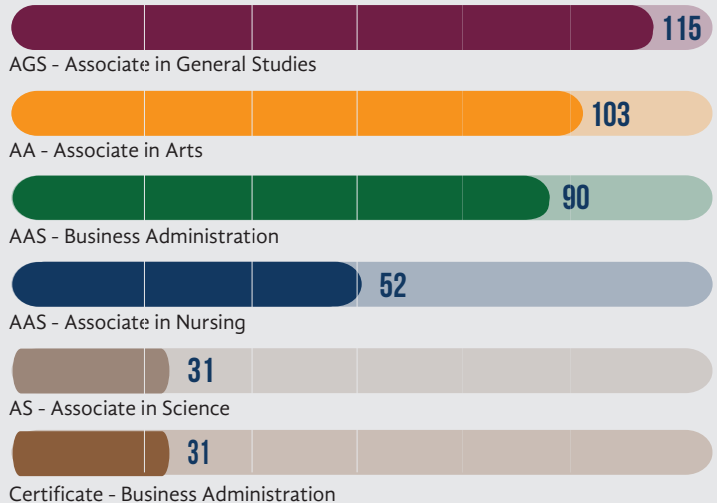

STUDENT TO FACULTY

STUDENT TO FACULTY RATIO

19 / 1

FINANCIAL AID

2019-2020 students who receive financial aid.

GRADUATES

TOTAL GRADUATES IN 2019-2020:

Bachelor Degree: 3
581 Associate Degrees: 536
245 Undergraduate Certificates: 122

TOP 5 AWARDS CONFERRED:

AGE DEMOGRAPHIC

ENROLLMENT

PROGRAMS OF STUDY

Bachelor Degrees:

Bachelor of Science in
Energy Systems Management

Transfer Degrees:

Associate in Arts
Associate in General Studies
Associate in Science

In addition, several transfer
program options are available,
including:

English
History
Mathematics
Music
Physical Therapy
Pre-Law
Psychology
Social Work

Occupational Degree:

Associate in Applied Science