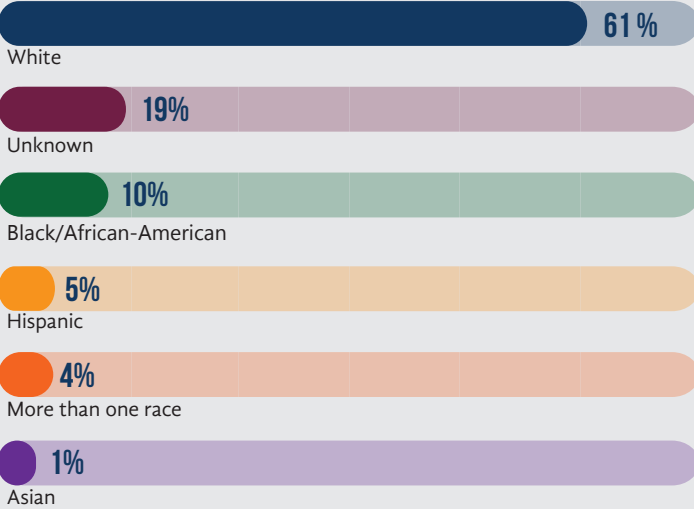

HEADCOUNT

7,018 TOTAL HEADCOUNT: 44% Full Time
56% Part Time

ABOUT JACKSON COLLEGE

Jackson College was founded as Jackson Junior College in 1928 and operated as a division of the Jackson Union School District, sharing lab and library facilities with the high school.

In 1962, Jackson County voters created Jackson Community College as a distinct entity; and in 1964, they passed a charter millage that still helps to fund the College today. Rapid enrollment and program growth in the 1960s spurred the College to build a new campus on its present site located at 2111 Emmons Road, Jackson, MI.